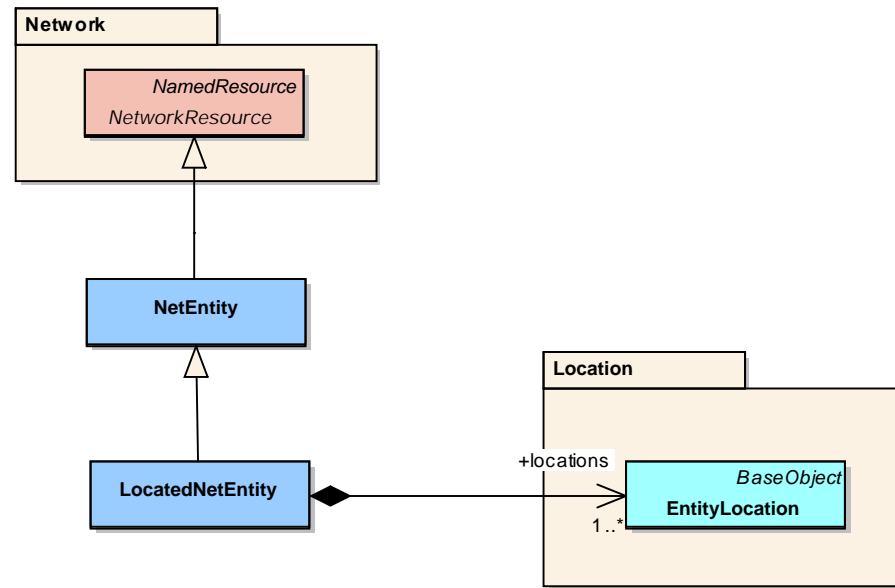

# RTM Package NetEntity

Name: RTM 1.1 NetEntity  
Author: RTM Expert Group  
Version: 1.1  
Created: 05.09.2016 00:00:00  
Updated: 06.11.2017 16:15:42